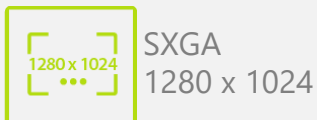

HX 194 HPB (RE502 – EE502)
48,3 cm / 19" Diagonal
LED Backlight – Format 5:4

- 19" Square Monitor 5:4 Aspect Ratio
- 1280 x 1024 SXGA Resolution
- 178° / 178° Wide Viewing Angle
- 10,000,000:1 Active Contrast
- Dual Input HDMI + VGA
- Built-in Speakers
- ECO Friendly
- Multi-Video Modes
- Tilt and Wall-Mountable (VESA)
- External Power Adaptor
- Low Blue Light Mode
- Flicker Free

48,3 cm / 19"

Part. No.: HX 194 HPB

SIZE, RESOLUTION

19"
5:4 Aspect Ratio

SXGA
1280 x 1024

CONNECTIVITY, SPEAKER

HDMI
VGA

Built-In
Stereo Speaker

Display Size	48,3 cm / 19" Diagonal
Panel Type	TFT – LED Backlight ADS Panel*
Aspect Ratio	5:4
Resolution (H x V)	1280 x 1024 SXGA
Brightness (Typ.)	250cd/m ²
Contrast (Typ.)	1.000:1 (Typical)
Contrast (Active)	10.000.000:1 (Active)
Viewing Angle L/R; U/D	178° H / 178° V (CR >10)
Response Time	5 msec (with OD)
Pixel Pitch	0,2928 (H) x 0,2928 (V) mm
Panel Surface	Anti-Glare, Haze 25%; Hard Coating: 3H
Display Colors	16.7M Colors
Horizontal Frequency	30 ~ 83 kHz
Vertical Frequency	60 ~ 75 Hz
Max Display Frequency	1280 x 1024 @ 60Hz
Input 1	D-Sub (VGA)
Input 2	HDMI 1.4
Input 3	-
Speakers	Yes, 2W x 2, 4Ω, Audio In
Power Consumption	On: 9,8W; Stand-by: 0,2W; Off: 0,2W
AC Power Range	External PSU DC: 12V – 2,5A Input: AC 100 ~ 240 Volt; 50 ~ 60 Hz
Product Dimensions	428 x 136 x 412 mm with stand (W x D x H) 428 x 46 x 352 mm without stand (W x D x H)
Packing Dimensions	475 x 107 x 450 mm (W x D x H)
Net / Gross Weight	2,8 Kg / 3,7 Kg
Bezel & Color Plan	Front Bezel: Glossy Black. Rear Cover, Arm & Base: Black Texture