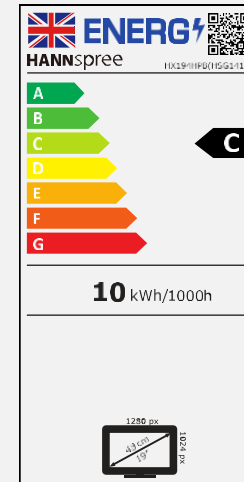

HX 194 HPB (RE502 – EE502)
48,3 cm / 19" Diagonal
LED Backlight – Format 5:4

- 19" Square Monitor 5:4 Aspect Ratio
- 1280 x 1024 SXGA Resolution
- 178° / 178° Wide Viewing Angle
- 10,000,000:1 Active Contrast
- Dual Input HDMI + VGA
- Built-in Speakers
- ECO Friendly
- Multi-Video Modes
- Tilt and Wall-Mountable (VESA)
- External Power Adaptor
- Low Blue Light Mode
- Flicker Free

VIEWING ANGLE, VESA

178° Wide
Viewing Angle

VESA Mount

OTHER FEATURES

ECO
Friendly

Low Blue
Light
Mode

Tilt

Flicker
Free

Display Size	48,3 cm / 19" Diagonal
Panel Type	TFT – LED Backlight ADS Panel*
Aspect Ratio	5:4
Resolution (H x V)	1280 x 1024 SXGA
Brightness (Typ.)	250cd/m ²
Contrast (Typ.)	1.000:1 (Typical)
Contrast (Active)	10.000.000:1 (Active)
Viewing Angle L/R; U/D	178° H / 178° V (CR >10)
Response Time	5 msec (with OD)
Pixel Pitch	0,2928 (H) x 0,2928 (V) mm
Panel Surface	Anti-Glare, Haze 25%; Hard Coating: 3H
Display Colors	16.7M Colors
Horizontal Frequency	30 ~ 83 kHz
Vertical Frequency	60 ~ 75 Hz
Max Display Frequency	1280 x 1024 @ 60Hz
Input 1	D-Sub (VGA)
Input 2	HDMI 1.4
Input 3	-
Speakers	Yes, 2W x 2, 4Ω, Audio In
Power Consumption	On: 9,8W; Stand-by: 0,2W; Off: 0,2W
AC Power Range	External PSU DC: 12V – 2,5A Input: AC 100 ~ 240 Volt; 50 ~ 60 Hz
Product Dimensions	428 x 136 x 412 mm with stand (W x D x H) 428 x 46 x 352 mm without stand (W x D x H)
Packing Dimensions	475 x 107 x 450 mm (W x D x H)
Net / Gross Weight	2,8 Kg / 3,7 Kg
Bezel & Color Plan	Front Bezel: Glossy Black. Rear Cover, Arm & Base: Black Texture

VESA Mounting	75 x 75 mm
Monitor Stand	Fixed
Tilt / Kensington Lock	-2° (±1°) ~ 20° (±2°) / No
Controls	AUTO, -, +, MENU, POWER
Color	5500K, 6500K, 9300K, User Modes
Preset Mode	PC, ECO, Game, Movie Modes
On Screen Display	7 OSD Languages
Accessory	Power Adaptor with cable (1,5m); HDMI Cable (1,5m); Quick Start Guide; Warranty Card
Other Features	Low Blue Light Mode Flicker Free