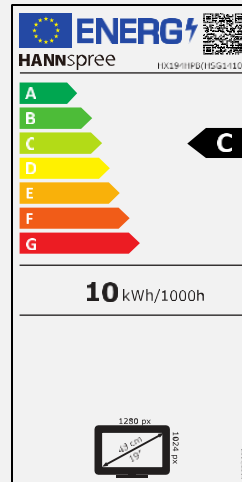

HX 194 HPB (RE502 – EE502)
48,3 cm / 19" Diagonal
LED Backlight – Format 5:4

- 19" Square Monitor 5:4 Aspect Ratio
- 1280 x 1024 SXGA Resolution
- 178° / 178° Wide Viewing Angle
- 10,000,000:1 Active Contrast
- Dual Input HDMI + VGA
- Built-in Speakers
- ECO Friendly
- Multi-Video Modes
- Tilt and Wall-Mountable (VESA)
- External Power Adaptor
- Low Blue Light Mode
- Flicker Free

VIEWING ANGLE, VESA

178° Wide
Viewing Angle

VESA Mount

OTHER FEATURES

ECO
Friendly

Low Blue
Light
Mode

Tilt

Flicker
Free

Display Size	48,3 cm / 19" Diagonal
Panel Type	TFT – LED Backlight ADS Panel*
Aspect Ratio	5:4
Resolution (H x V)	1280 x 1024 SXGA
Brightness (Typ.)	250cd/m ²
Contrast (Typ.)	1.000:1 (Typical)
Contrast (Active)	10.000.000:1 (Active)
Viewing Angle L/R; U/D	178° H / 178° V (CR >10)
Response Time	5 msec (with OD)
Pixel Pitch	0,2928 (H) x 0,2928 (V) mm
Panel Surface	Anti-Glare, Haze 25%; Hard Coating: 3H
Display Colors	16.7M Colors
Horizontal Frequency	30 ~ 83 kHz
Vertical Frequency	60 ~ 75 Hz
Max Display Frequency	1280 x 1024 @ 60Hz
Input 1	D-Sub (VGA)
Input 2	HDMI 1.4
Input 3	-
Speakers	Yes, 2W x 2, 4Ω, Audio In
Power Consumption	On: 9,8W; Stand-by: 0,2W; Off: 0,2W
AC Power Range	External PSU DC: 12V – 2,5A Input: AC 100 ~ 240 Volt; 50 ~ 60 Hz
Product Dimensions	428 x 136 x 412 mm with stand (W x D x H) 428 x 46 x 352 mm without stand (W x D x H)
Packing Dimensions	475 x 107 x 450 mm (W x D x H)
Net / Gross Weight	2,8 Kg / 3,7 Kg
Bezel & Color Plan	Front Bezel: Glossy Black. Rear Cover, Arm & Base: Black Texture

VESA Mounting	75 x 75 mm
Monitor Stand	Fixed
Tilt / Kensington Lock	-2° (±1°) ~ 20° (±2°) / No
Controls	AUTO, -, +, MENU, POWER
Color	5500K, 6500K, 9300K, User Modes
Preset Mode	PC, ECO, Game, Movie Modes
On Screen Display	7 OSD Languages
Accessory	Power Adaptor with cable (1,5m); HDMI Cable (1,5m); Quick Start Guide; Warranty Card
Other Features	Low Blue Light Mode Flicker Free